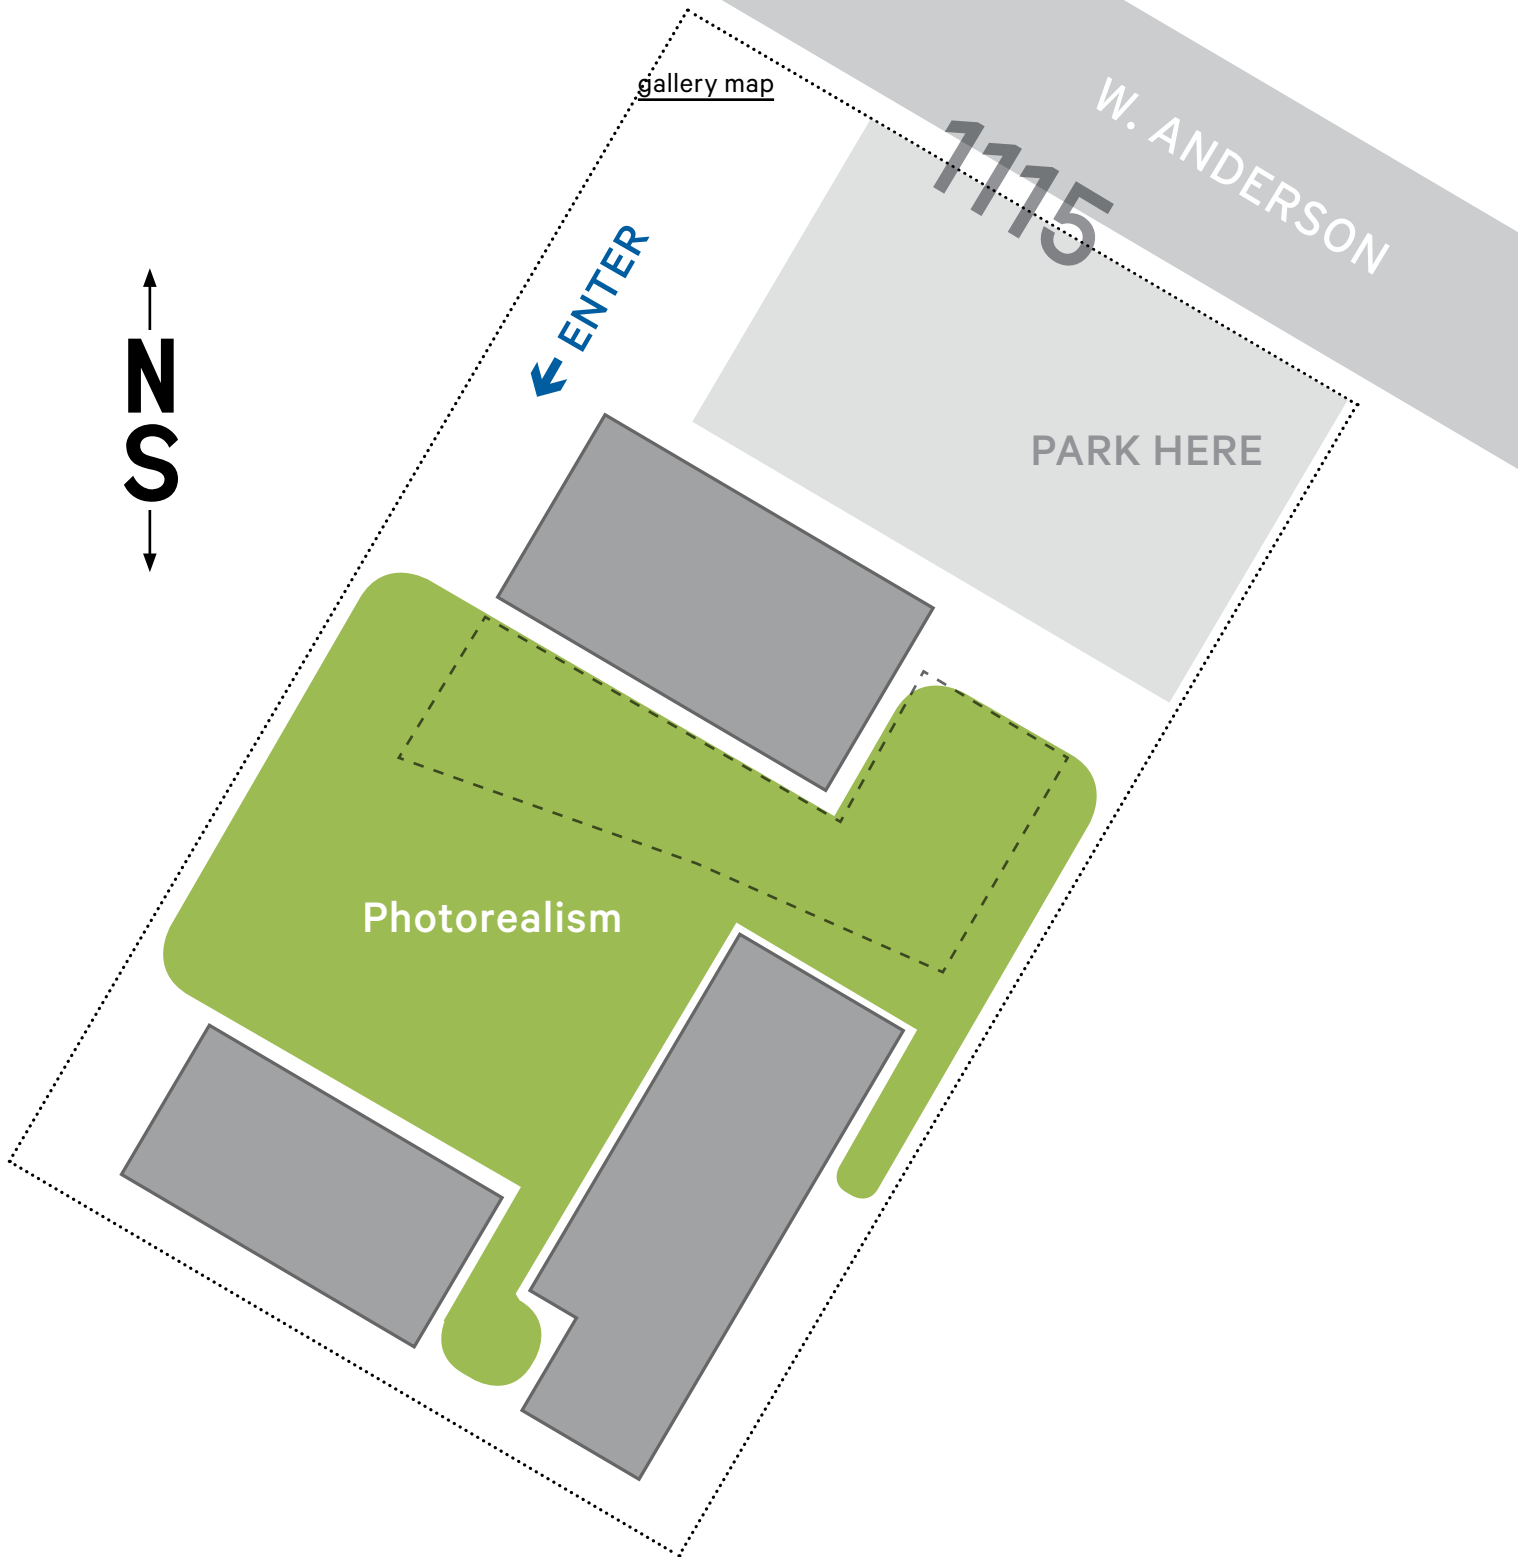

Park in the lot out front. Please do not block the drive.

Walk down the driveway on the right to the back of building. Work is installed along the grounds.

Checklist is attached.

photo by S. Ripple

Photorealism

Sterling Allen

Photorealism

Sterling Allen

please

Please do not try to enter the buildings.
They are locked. The interior space is not part of the exhibition.

Please respect others — wear a mask if not alone and maintain social distance.

Please observe all posted warnings, and do not trespass onto the adjacent lots.
Please use common sense.

Photorealism

Sterling Allen

checklist

- | | | | |
|----|---|-----|--|
| 1. | Rat Trap, 2019
Plywood, pecans, acrylic on paper
1 x 48 x 10 inches | 10. | 2x4 in Water, 2018
Plywood, paint
Dimensions variable |
| 2. | Paper Demo, 2018
Wood, paint, ink
42 x 29 x 10 ½ inches | 11. | Line, 2019
Found objects, hardware, plasticine
Dimensions variable |
| 3. | Dancing Shoes, 2020
Found objects
Dimensions variable | 12. | Standing In a Circle, 2020
Found objects
68 x 15 x 15 inches |
| 4. | Pinching & Tucking Part 2, 2020
Found object
13 x 6 inches | 13. | Sandludeer, 2020
Wood, hardware
44 x 33 x 22 inches |
| 5. | Pinching & Tucking, 2019
Found object
14 ½ x 4 ¼ x 2 inches | 14. | Car Wash Ball Game, 2018
Found objects, string
Dimensions variable |
| 6. | Webslinger, 2019
Found object
58 x 43 inches | 15. | Flotsam, 2020
Found object
Dimensions variable |
| 7. | Inchworm, 2020
Found object
3 x 59 ½ x 3 ¼ inches | 16. | Trail of Beans, 2019
Found objects
Dimensions variable |
| 8. | Lightning Rod, 2020
Found objects
24 x 3 x 1 inches | 17. | Bottle Piece, 2018
Found objects
Dimensions variable |
| 9. | Cousins (Sleepover), 2020
Wood, paint
4 ½ x 17 ¼ x 33 ¼ inches | 18. | Bent Over Chair, 2019
Found objects
Dimensions variable |